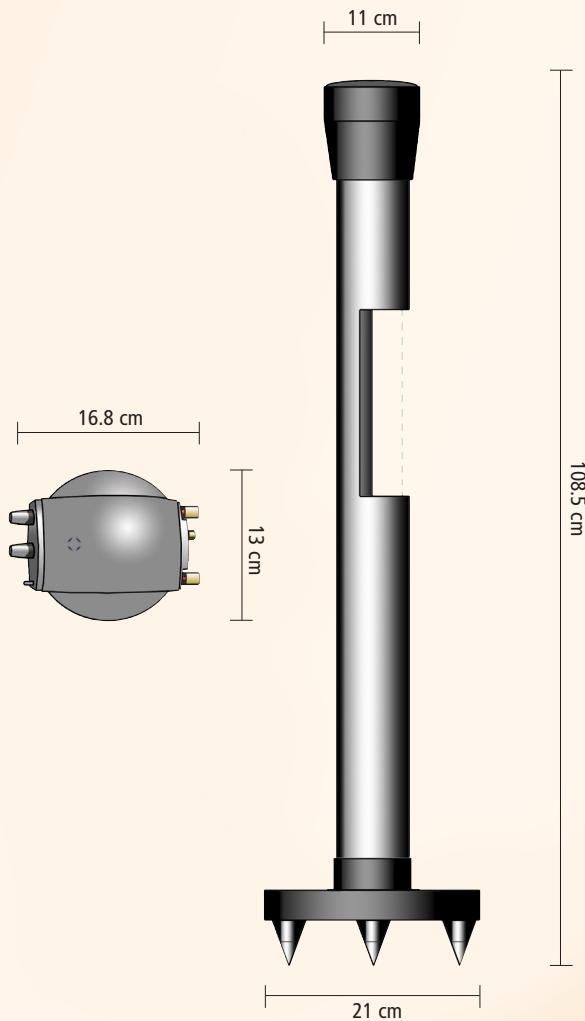

The amplifier has connections for two audio sources. It is small, compact and optimally geared to the TIMEDOMAIN speakers.

# TIMEDOMAIN Audio Realizer

■ The amplifier

H 6.0 cm    W 13.0 cm    D 16.8 cm

■ The speakers

H 108.5 cm    Ø Base 21 cm    Weight 9.0 kg

**TIMEDOMAIN**

Timedomain Corporation / Japan  
[www.timedomain.co.jp](http://www.timedomain.co.jp)